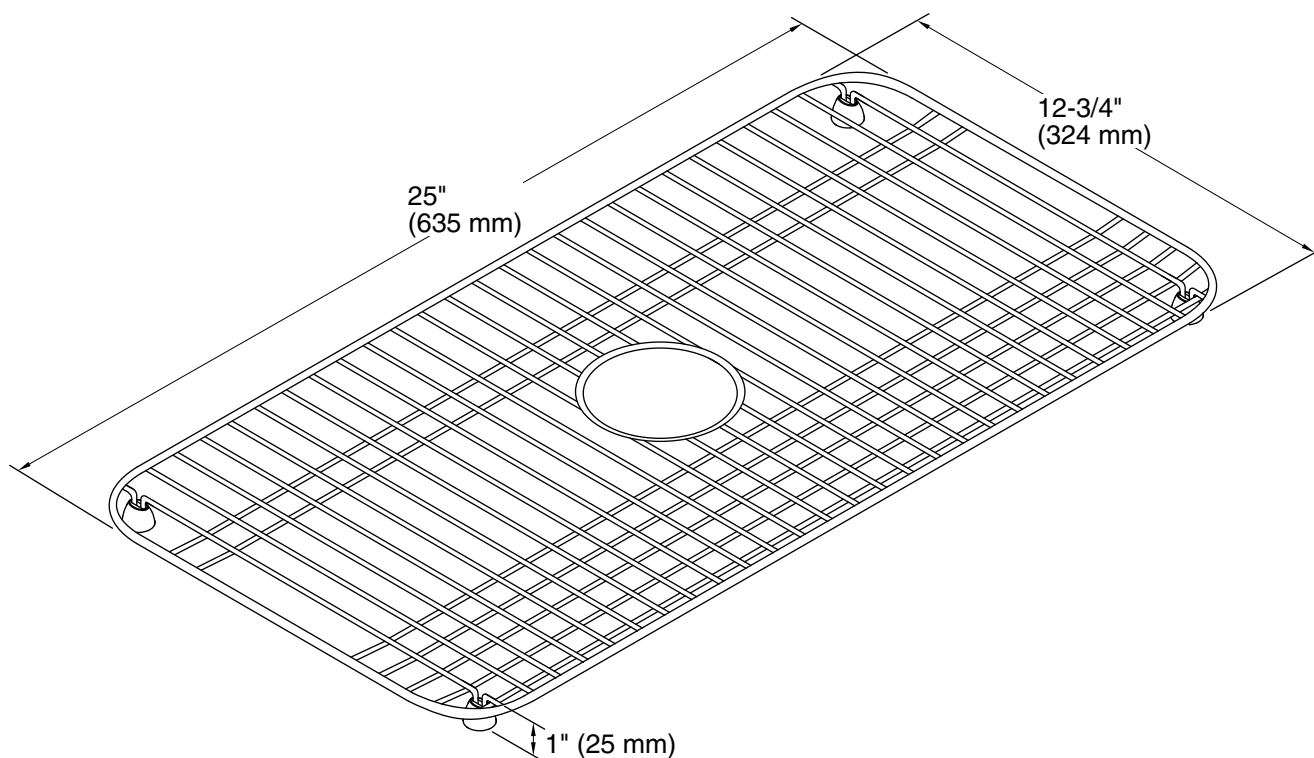

Features

- Fits in the bowl of the K-5832 Bakersfield kitchen sink.
- Helps protect sink surface from daily wear.
- Dishwasher-safe.
- Rubber feet provide added protection.

Material

- Durable stainless steel construction.

Color	Code	Description
	ST	Stainless Steel
	0	White
	96	Biscuit
	47	Almond

Technical Information

All product dimensions are nominal.

Material: Stainless Steel